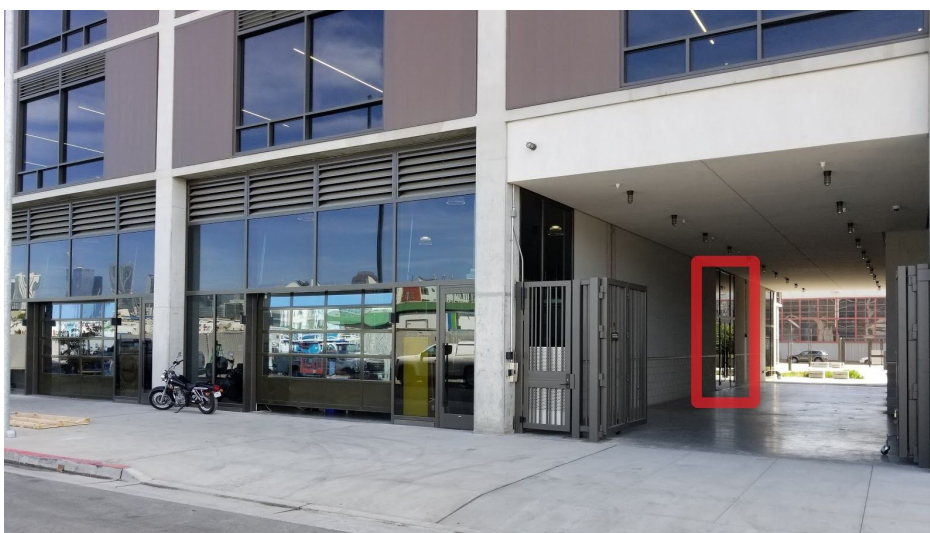

Visitor's Guide

150 Hooper St. Unit 101, San Francisco CA, 94107

SDS is located in the SF Made Manufacturing Foundry at 150 Hooper St., connected with the Adobe campus, and across the street from California College of the Arts Montgomery Campus. As such, there are numerous street parking spaces, parking lots, and bus stops in the vicinity.

Clients, please enter through our main office doors in the breezeway. For large deliveries, the rear entrance is accessible via Carolina St.

Front from Hooper St. Main doors accessible in Breezeway.

Rear delivery entrance from Carolina St.

Rear view. Main doors accessible in Breezeway.

INBOUND

Public Transportation

BART [Civic Center Station](#) at 8th & Market St. exit.

Shuttle [Mission Bay Shuttle \(Free\)](#) CCA/Adobe Route from [8th & Market St. Bus Stop](#) to [1111 8th St. Bus Stop](#) during peak AM and PM hours every 20 minutes.