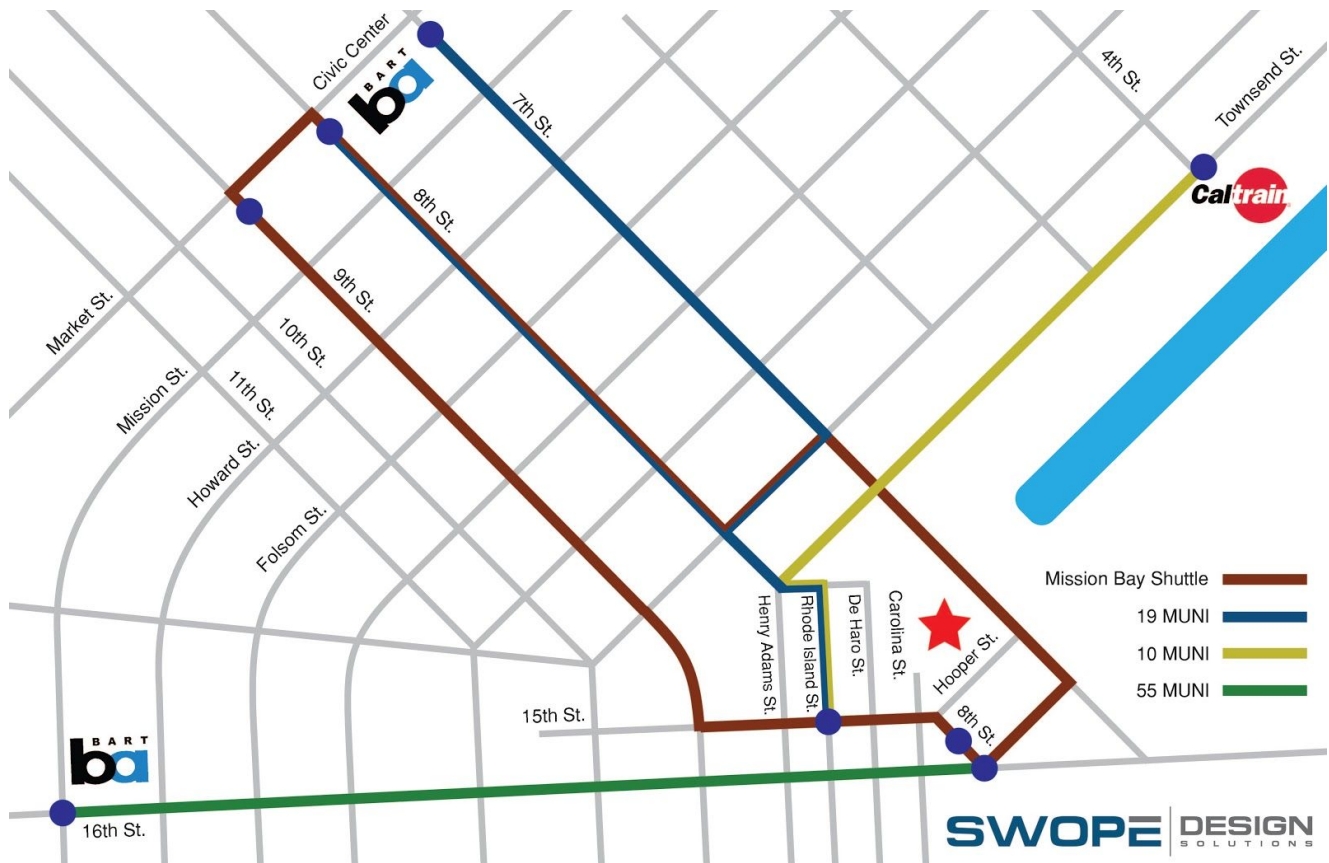

Rear view. Main doors accessible in Breezeway.

INBOUND

Public Transportation

BART [Civic Center Station](#) at 8th & Market St. exit.

Shuttle [Mission Bay Shuttle (Free)](#) CCA/Adobe Route from [8th & Market St. Bus Stop](#) to [1111 8th St. Bus Stop](#) during peak AM and PM hours every 20 minutes.

OR

MUNI Bus **19** at [8th & Market St. Bus Stop](#) to [Rhode Island & 15th St. Bus Stop](#) every 15 minutes.

BART [16th St. Mission Station](#).

MUNI Bus **55** at [16th & Mission St. Bus Stop](#) to [16th & Wisconsin St. Bus Stop](#) every 15 minutes.

Caltrain [Caltrain Station](#).

MUNI Bus **10** at [Townsend & 4th St. Bus Stop](#) to [Rhode Island & 15th St. Bus Stop](#) every 15 minutes.