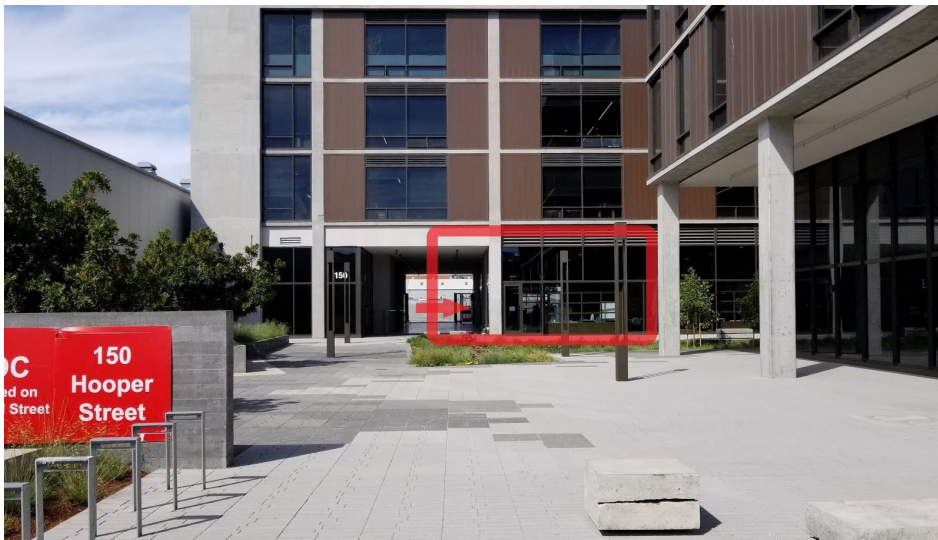

Visitor's Guide

150 Hooper St. Unit 101, San Francisco CA, 94107

SDS is located in the SF Made Manufacturing Foundry at 150 Hooper St., connected with the Adobe campus, and across the street from California College of the Arts Montgomery Campus. As such, there are numerous street parking spaces, parking lots, and bus stops in the vicinity.

Clients, please enter through our main office doors in the breezeway. For large deliveries, the rear entrance is accessible via Carolina St.

Front from Hooper St. Main doors accessible in Breezeway.

Rear delivery entrance from Carolina St.

Rear view. Main doors accessible in Breezeway.

INBOUND

Public Transportation

BART [Civic Center Station](#) at 8th & Market St. exit.

Shuttle [Mission Bay Shuttle \(Free\)](#) CCA/Adobe Route from [8th & Market St. Bus Stop](#) to [1111 8th St. Bus Stop](#) during peak AM and PM hours every 20 minutes.